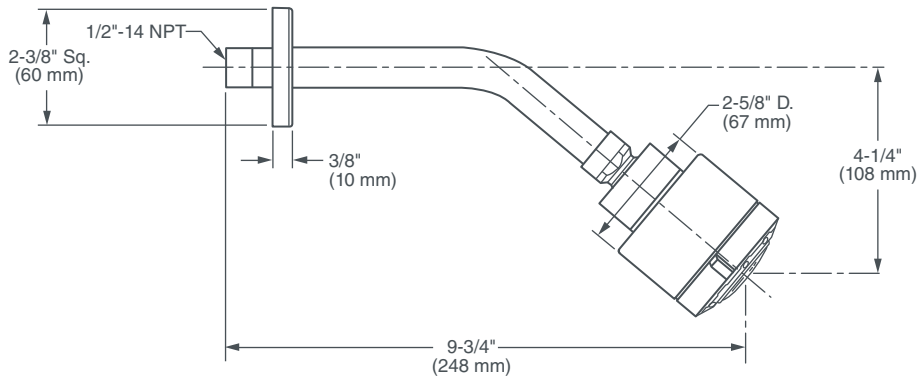

## MULTIFUNCTION SHOWERHEAD

- Sleek and minimalist design
- Three spray functions: full, aerated and massage
- Includes arm and flange
- 1/2" NPT
- Self cleaning
- Maximum flow rate: 2.0 gpm (7.6 L/min)

### DESCRIPTION

Multifunction  
Showerhead - Low Flow

### PRODUCT NUMBER

D35100775.XXX

**IMPORTANT:** These measurements are subject to change or cancellation.  
No responsibility is assumed for use of superseded or voided pages.

PART OF **LIXIL**